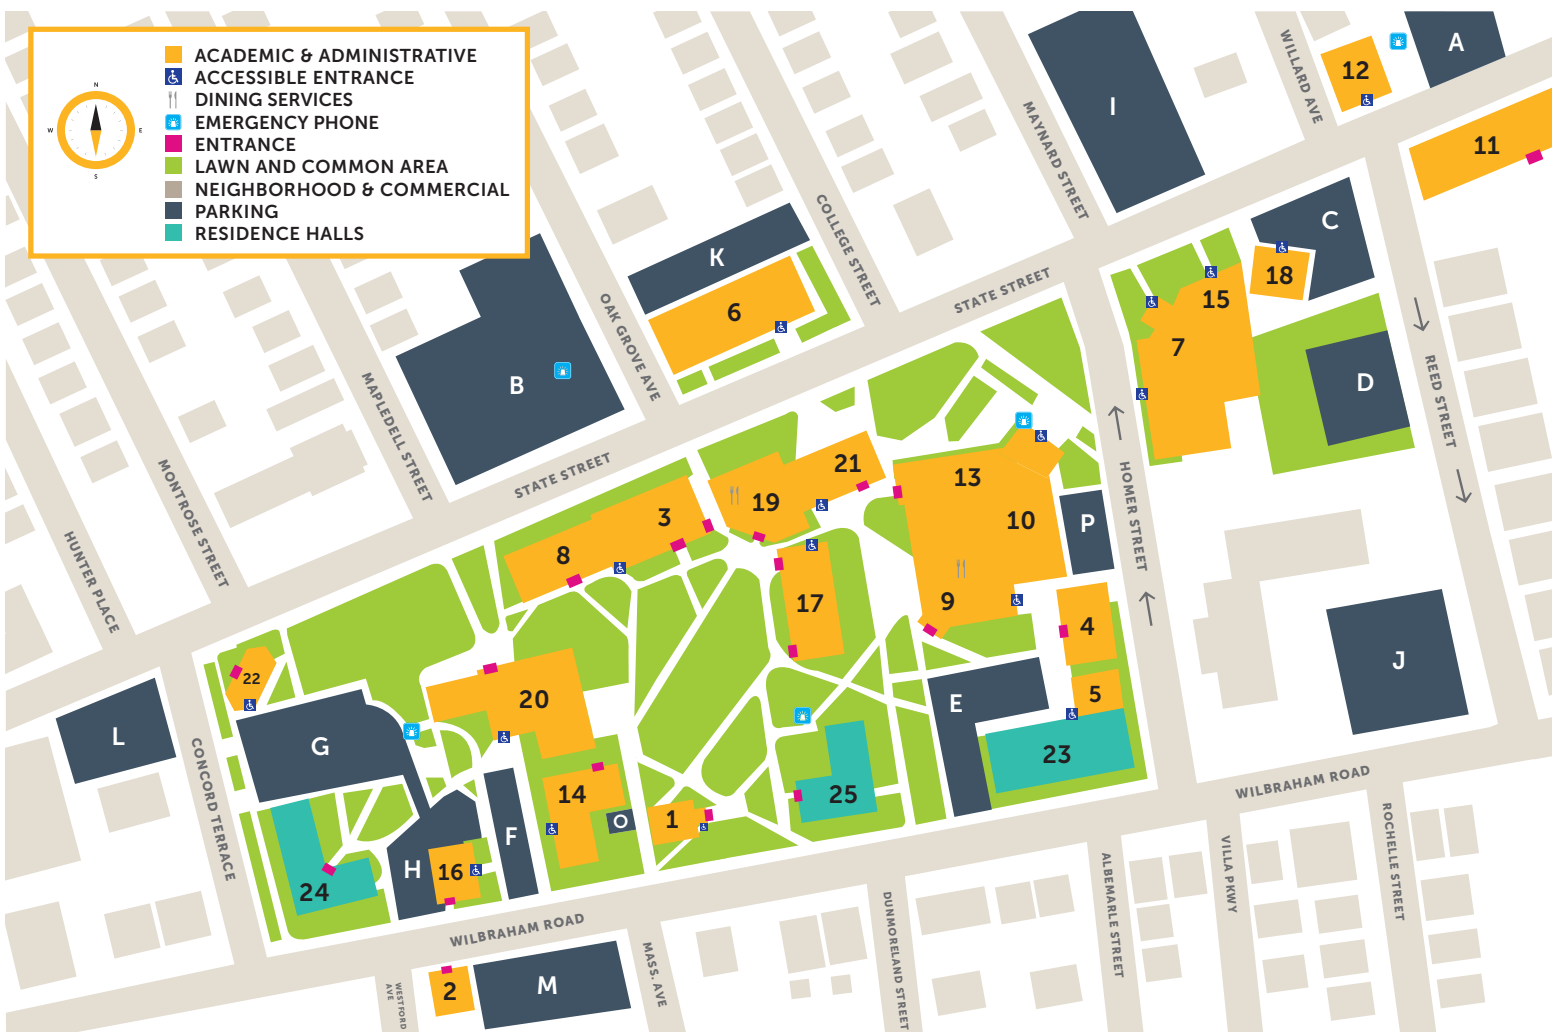

AMERICAN INTERNATIONAL COLLEGE

1000 State Street | Springfield, MA 01109 | www.aic.edu

ACADEMIC & ADMINISTRATIVE

1. Adams Hall
2. Alumni House
3. Amaron Hall
4. Breck Hall of Science
5. Campus Police
6. Colaccino Center for Health Sciences
7. Courniotes Hall
8. D.A.R. Hall
9. Dining Commons
10. Esther B. Griswold Theatre for the Performing Arts
11. Facilities Maintenance
12. Falconer Center
13. Karen Sprague
14. Cultural Arts Center
15. Lee Hall
16. Lissa Building
17. Mallery Hall
18. Old Science Building
19. School of Education
20. Schwartz Campus Center
21. James J. Shea, Sr. Library
22. Sokolowski Tower
23. Supportive Learning Services

RESIDENCE HALLS

23. Hines Hall
24. Magna Hall
25. Pouch Hall

PARKING

- A. AIC Mall
- B. Commuter
- C. School of Education
- D. Courniotes Hall
- E. Hines Hall
- F. Lee Hall
- G. Magna Hall & Admissions
- H. Magna Hall
- I. Staff & Faculty
- J. Staff & Faculty
- K. Staff & Faculty
- L. Staff & Faculty
- M. Alumni House
- O. President & Guest

ACADEMIC & ADMINISTRATIVE

1. Henry A. Butova Gymnasium
2. Coaches' Annex
3. Metcalf Gymnasium
4. John W. & Nancy Shea O'Donnell Hall of Fame

RESIDENCE HALLS

5. Acorn Undergraduate Residence
6. Cottage
7. Edgewood Residences
8. Acorn Graduate Residence

ATHLETIC FIELDS

9. Richard F. Bedard Field
10. Ronald J. Abdow Field
11. Judy Groff Field
12. John G. Hoyt '52 Track & Field Complex
13. Rugby Field
14. Edgewood Practice Field

PARKING

- R. Acorn Heights
- S. Athletics
- T. Edgewood Residence
- U. Roosevelt Avenue
- V. Tailgate Lot
- W. Overflow Lot